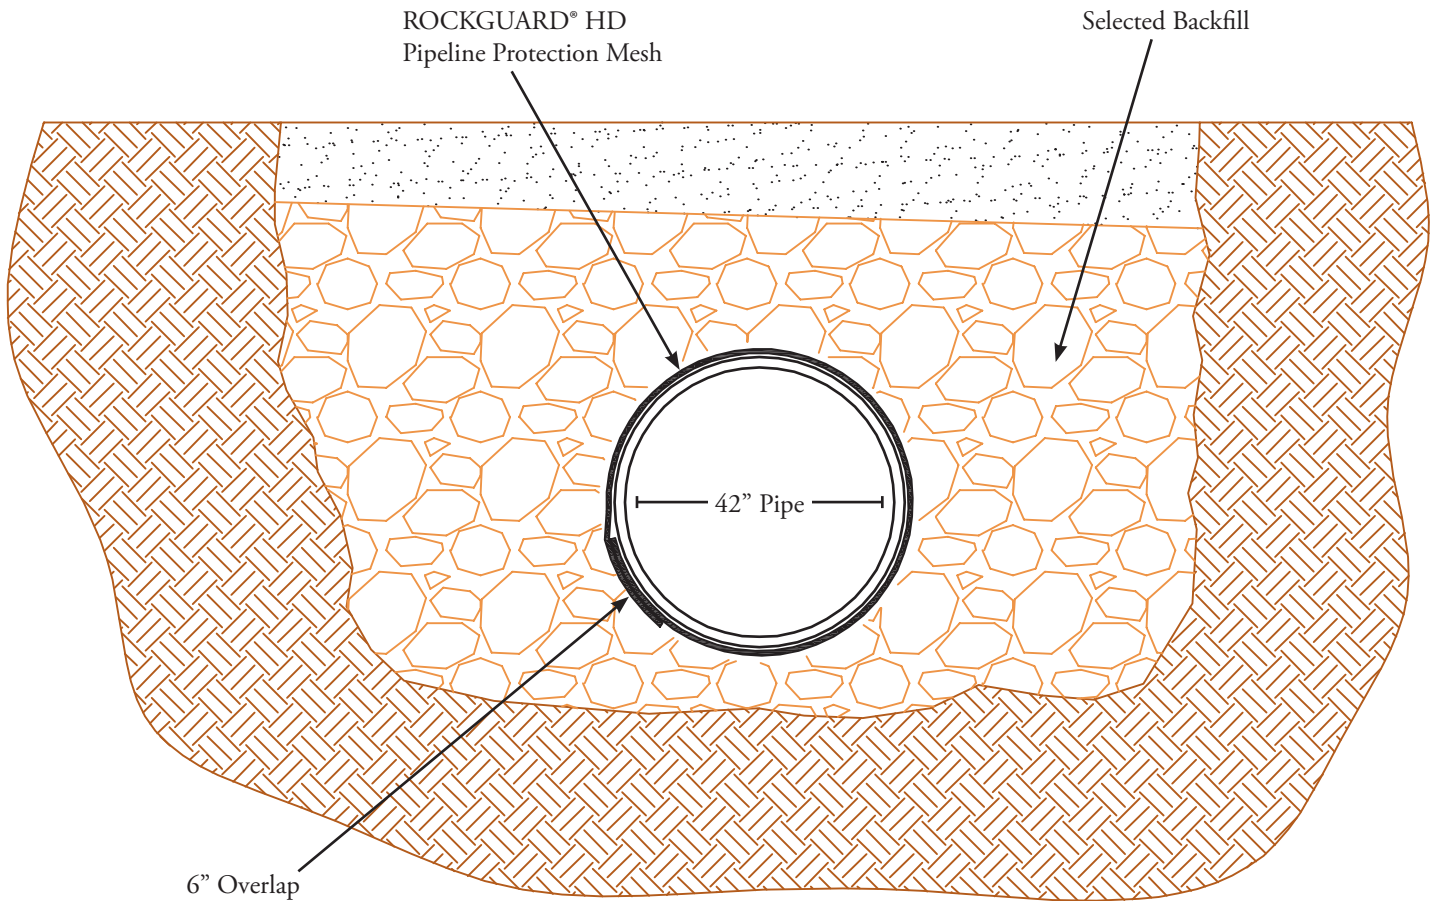

RockGuard® HD PIPELINE PROTECTION MESH

APPLICATION DETAIL

SECTION VIEW

DISTRIBUTED BY:
PROTECTION
Pipeline Products, Protective Coatings & Cathodic Protection
ENGINEERING

2201 Harbor St, Unit C
Pittsburg, CA 94565
Tel: 800.878.8837

302 South 700 West
Pleasant Grove, UT 84062
Tel: 801.785.1546

www.corrosioncoatings.com info@corrosioncoatings.com

All the above information is given in good faith, but the figures are typical values only and should not be taken as a guarantee of performance. Manufacturing tolerances for dimensional and technical characteristics apply and are available upon request. The company reserves the right to improve the product and adjust the specification without notice.